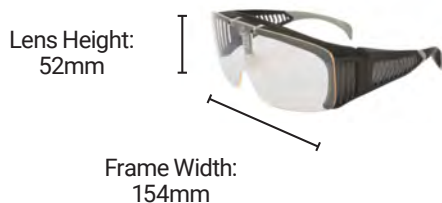

Frame Size	Universal
Prescription	Plano
Colors	Amber
Weight	44G
Protection	.07 mm LE
Includes	Anti-fog spray, safety strap add-on, protective case