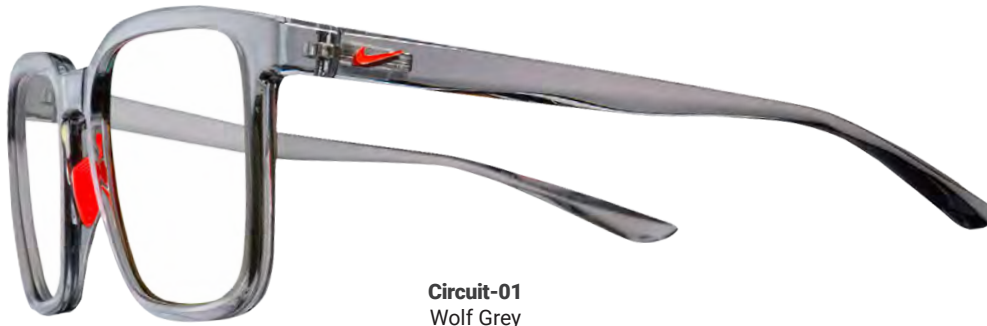

Nike Circuit Lead Glasses

Circuit-01
Wolf Grey