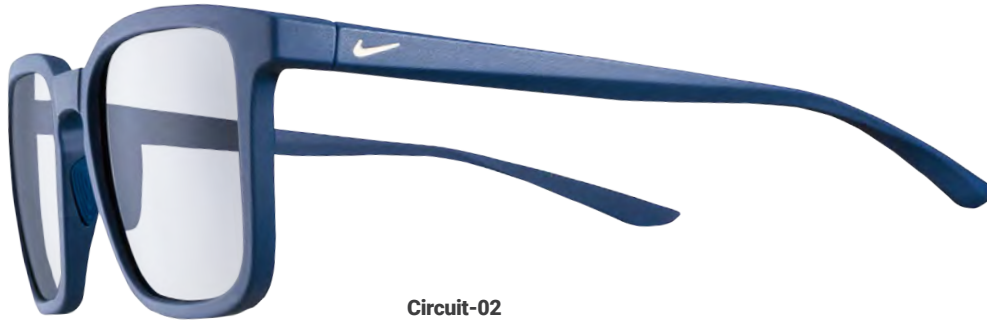

Circuit-02
Matte Blue

Lens Width: 55.1mm

Lens Height: 44.2mm

Bridge Width: 20mm

Temple Length: 145mm

- **FRAME SIZE:** Universal
- **WEIGHT:** 78G
- **PRESCRIPTION:** Plano
- **COLORS:** Wolf Grey, Matte Blue
- **PROTECTION:** .75mm LE
- **INCLUDES:** Anti-fog spray, safety strap add-on, protective case